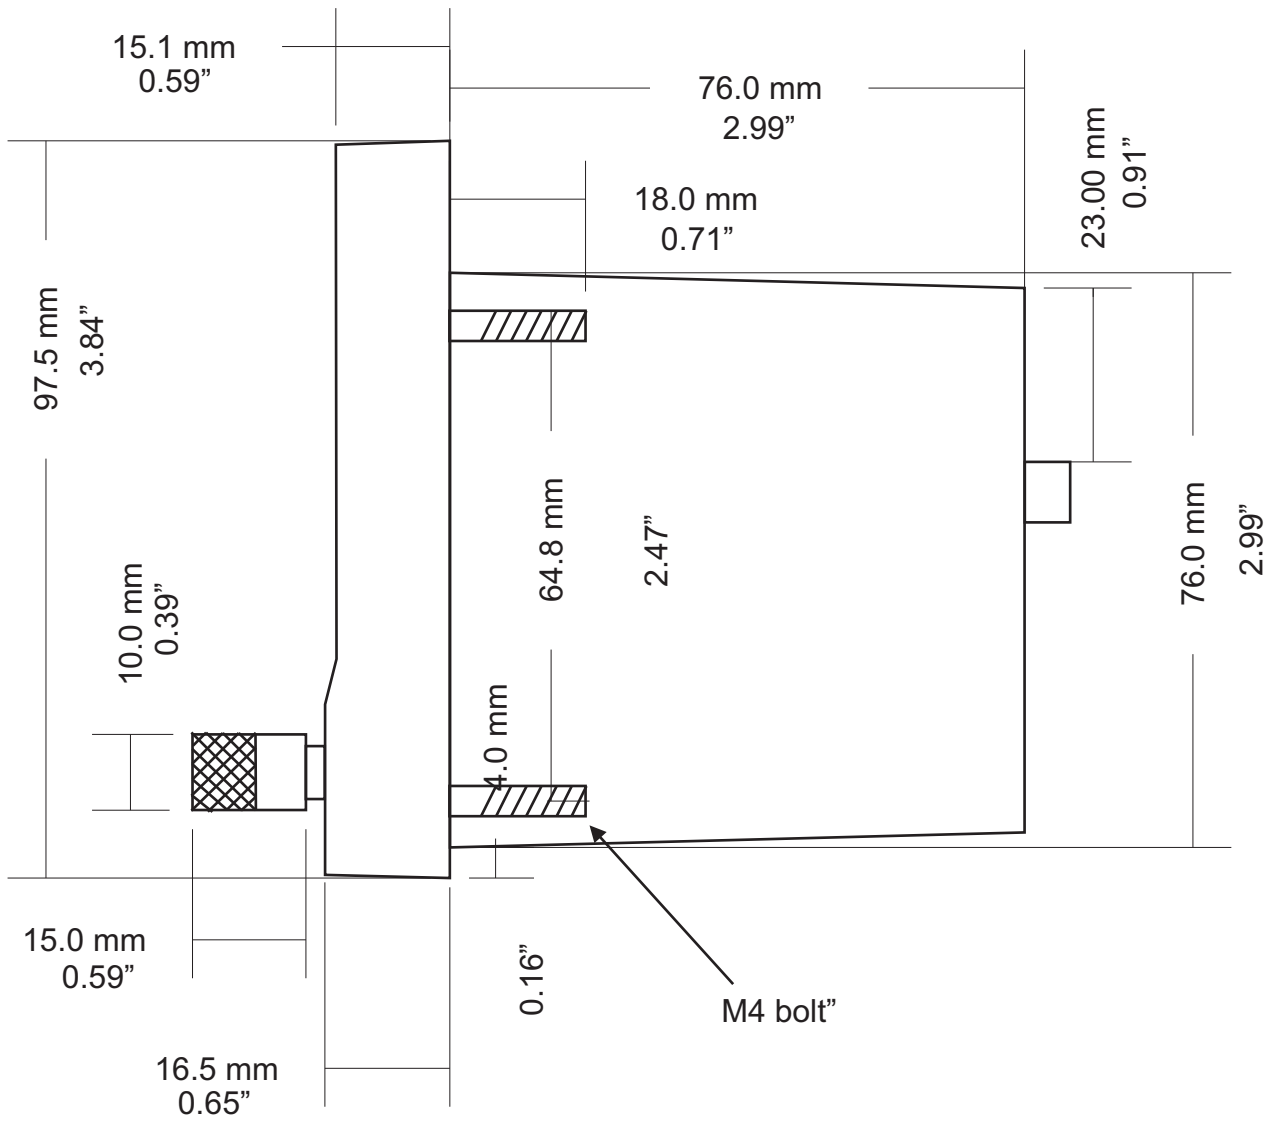

XTreme EMS

Dimensions

English 1.00

FRONT VIEW

SIDE VIEW

TOP VIEW