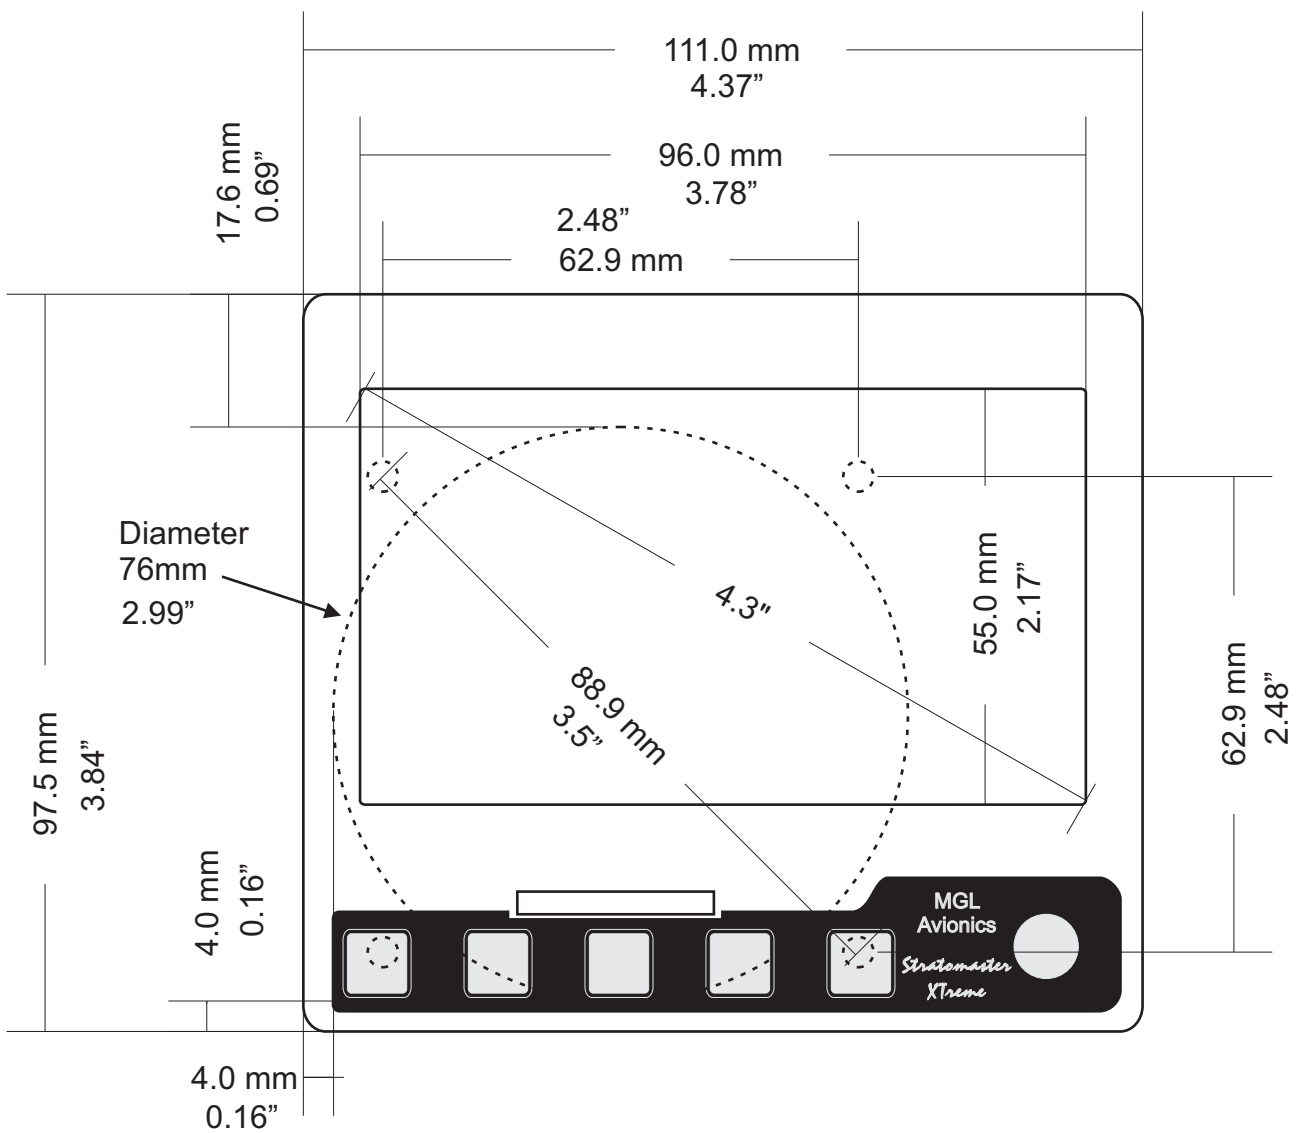

XTreme EMS

Dimensions

English 1.00

FRONT VIEW

SIDE VIEW

TOP VIEW